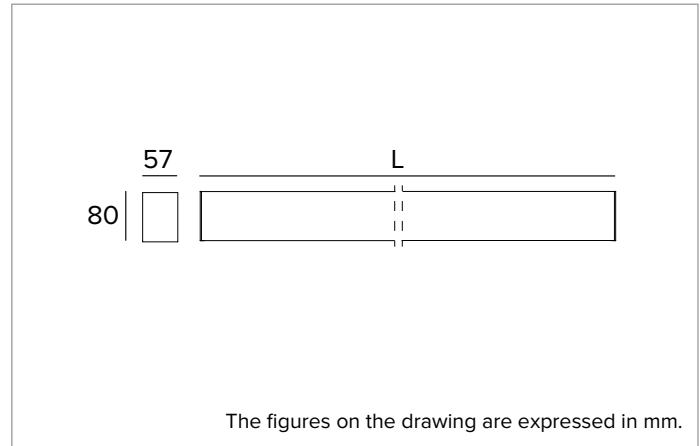

T021BY830ELDB | LOGICO EASY Stand Alone 57 - UGR19

Linear stand alone LED fixture for ceiling mounted or suspension installation

	3000K	H(m)	D1(m)	D2(m)	E _{max} (lx)		
Ra80		83°	89°				
Fixture Power	52W	1	1.78	1.97	1078		
Source Flux	5283lm	2	3.56	3.94	270		
Fixture Flux	5283lm	3	5.33	5.91	120		
Efficacy	103lm/W	4	7.11	7.88	67		
G0300	I _{max} =226cd/klm	I _{max}	1192cd	5	8.89	9.85	43